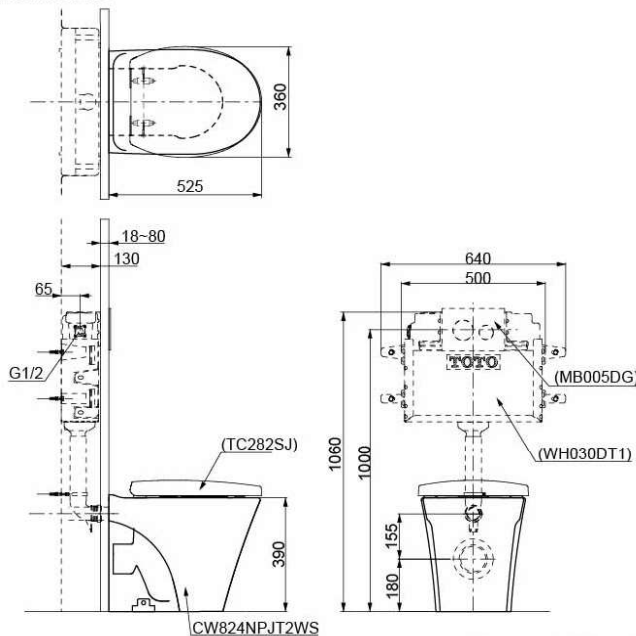

TOTO

TOILETS

CW824NPJT2WS TCF24400AAU

AVANTE WALL FACED TOILET C5 Remote Control Washlet

Specifications

TOILET

Flush system: Wash Down
Water Use: 4.5L / 3L
Rough-in: H=180 mm (P-Trap)
Bowl Shape: Round
Water Pressure: 0.05MPa~0.75MPa
Size: 360W x 525D x 390H mm

WASHLET

Bowl Shape: Round
Water Pressure: 0.07Mpa~0.75Mpa
Power Rating: 220~240V , 50/60Hz,
312~368W
Length of Power Cord: 1.2 m
Material: Plastic
Size: 383W x 483D x 147H mm

Parts description

CW824NPJT2WS

Round Wall Faced Toilet (P-Trap)
(Rough-in 180)

TCF24400AAU

WASHLET Round

CW824NPJT2WS

()Recommended Dimension

TCF24400AAU

()Recommended Dimension