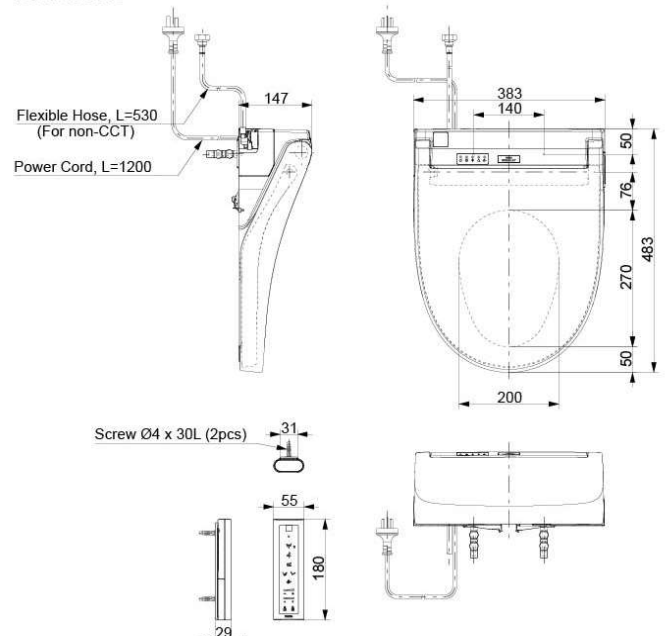

TOTO

TOILETS

CW824NPJT2WS TCF24400AAU

AVANTE WALL FACED TOILET C5 Remote Control Washlet

Specifications

TOILET

Flush system: Wash Down
Water Use: 4.5L / 3L
Rough-in: H=180 mm (P-Trap)
Bowl Shape: Round
Water Pressure: 0.05MPa~0.75MPa
Size: 360W x 525D x 390H mm

WASHLET

Bowl Shape: Round
Water Pressure: 0.07Mpa~0.75Mpa
Power Rating: 220~240V , 50/60Hz,
312~368W
Length of Power Cord: 1.2 m
Material: Plastic
Size: 383W x 483D x 147H mm

Parts description

CW824NPJT2WS

Round Wall Faced Toilet (P-Trap)
(Rough-in 180)

TCF24400AAU

WASHLET Round

CW824NPJT2WS

()Recommended Dimension

TCF24400AAU

()Recommended Dimension