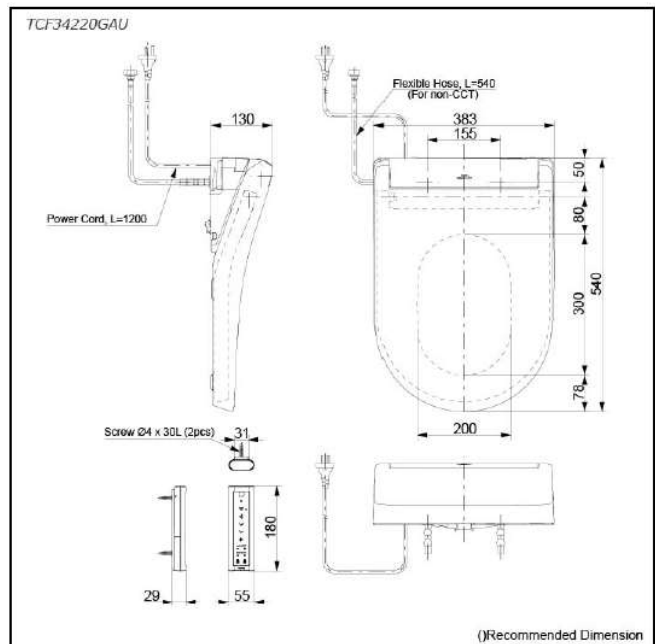

TOTO

TOILETS

CW254PJT1WS TCF34220GAU#NW1

Hayon WALL FACED TOILET
S5 Remote Control Washlet

Specifications

TOILET

Flush system: TORNADO FLUSH
Water Use: 4.5L / 3L
Rough-in: S-Trap / P-Trap (Selectable)
Bowl Shape: D-Shape
Water Pressure: 0.05MPa~0.75MPa
Size: 380Wx595Dx400H mm

Washlet

Bowl Shape: D-Shape
Water Pressure: 0.07Mpa~0.75Mpa
Power Rating: 220~240V , 50/60Hz,
843~853W
Length of PowerCord: 1.2 m
Material: Plastic
Size: 383W x 540D x 130H mm

Parts description

CW254PJT1WS

D-Shape Wall Faced Closet Bowl
w/ Fixing Bracket

TCF34220GAU WASHLET D-shape

THX918 Socket (Only for S-Trap)

CST761DVA1

()Recommended Dimension

()Recommended Dimension