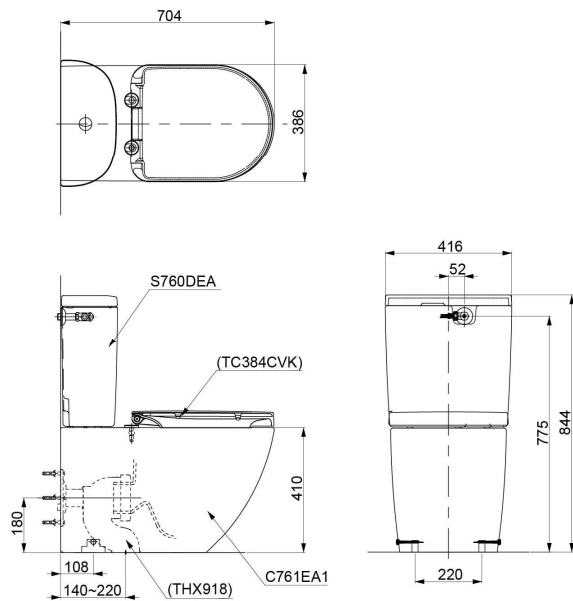

TOTO

TOILETS

CW254PJT1WS TCF34220GAU#NW1

Hayon WALL FACED TOILET
S5 Remote Control Washlet

Specifications

TOILET

Flush system: TORNADO FLUSH
Water Use: 4.5L / 3L
Rough-in: S-Trap / P-Trap (Selectable)
Bowl Shape: D-Shape
Water Pressure: 0.05MPa~0.75MPa
Size: 380Wx595Dx400H mm

Washlet

Bowl Shape: D-Shape
Water Pressure: 0.07Mpa~0.75Mpa
Power Rating: 220~240V , 50/60Hz,
843~853W
Length of PowerCord: 1.2 m
Material: Plastic
Size: 383W x 540D x 130H mm

Parts description

CW254PJT1WS

D-Shape Wall Faced Closet Bowl
w/ Fixing Bracket

TCF34220GAU WASHLET D-shape

THX918 Socket (Only for S-Trap)

CST761DVA1

()Recommended Dimension

()Recommended Dimension