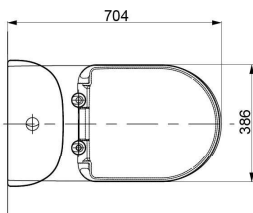

TOTO

TOILETS

CW253TJ1WS TCF4732AT#NW1

Hayon WALL HUNG TOILET S7 Remote Control Washlet

CST761DVA1

()Recommended Dimension

TCF4732AT

()Recommended Dimension

Specifications

TOILETS

Flush system: TORNADO FLUSH
Water Use: 4.5L / 3L
Rough-in: H=220 mm
Bowl Shape: D-Shape
Water Pressure: 0.05MPa~0.75MPa
Size: 380Wx595Dx338H mm

Washlet

Bowl Shape: D-Shape
Water Pressure: 0.05Mpa~0.75Mpa
Power Rating: 220~240V , 50/60Hz , 1275~1400W
Length of Power Cord:1.2 m
Material: Plastic
Size: 390W x 520D x 127H mm

Parts description

CW253JT1WS

D-Shape Wall Hung Closet Bowl w/
Invisible Fixing Kit (P-Trap) (Rough-in 220)

TCF4732AT WASHLET D-shape

SHXCP407 Universal Plate