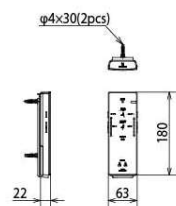

TOTO

TOILETS

CW253TJ1WS TCF4732AT#NW1

Hayon WALL HUNG TOILET S7 Remote Control Washlet

CST761DVA1

()Recommended Dimension

TCF4732AT

()Recommended Dimension

Specifications

TOILETS

Flush system: TORNADO FLUSH
Water Use: 4.5L / 3L
Rough-in: H=220 mm
Bowl Shape: D-Shape
Water Pressure: 0.05MPa~0.75MPa
Size: 380Wx595Dx338H mm

Washlet

Bowl Shape: D-Shape
Water Pressure: 0.05Mpa~0.75Mpa
Power Rating: 220~240V , 50/60Hz , 1275~1400W
Length of Power Cord:1.2 m
Material: Plastic
Size: 390W x 520D x 127H mm

Parts description

CW253JT1WS

D-Shape Wall Hung Closet Bowl w/
Invisible Fixing Kit (P-Trap) (Rough-in 220)

TCF4732AT WASHLET D-shape

SHXCP407 Universal Plate