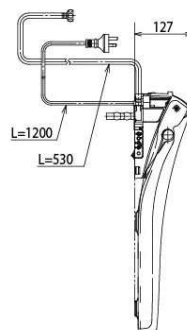

TOTO

TOILETS

CW253TJ1WS TCF4732AT#NW1

Hayon WALL HUNG TOILET S7 Remote Control Washlet

CST761DVA1

()Recommended Dimension

TCF4732AT

()Recommended Dimension

Specifications

TOILETS

Flush system: TORNADO FLUSH
Water Use: 4.5L / 3L
Rough-in: H=220 mm
Bowl Shape: D-Shape
Water Pressure: 0.05MPa~0.75MPa
Size: 380Wx595Dx338H mm

Washlet

Bowl Shape: D-Shape
Water Pressure: 0.05Mpa~0.75Mpa
Power Rating: 220~240V , 50/60Hz , 1275~1400W
Length of Power Cord:1.2 m
Material: Plastic
Size: 390W x 520D x 127H mm

Parts description

CW253JT1WS

D-Shape Wall Hung Closet Bowl w/
Invisible Fixing Kit (P-Trap) (Rough-in 220)

TCF4732AT WASHLET D-shape

SHXCP407 Universal Plate