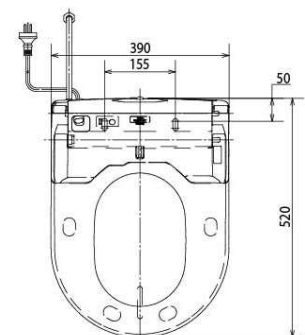

TOTO

TOILETS

CW253TJ1WS TCF4732AT#NW1

Hayon WALL HUNG TOILET S7 Remote Control Washlet

CST761DVA1

()Recommended Dimension

TCF4732AT

()Recommended Dimension

Specifications

TOILETS

Flush system: TORNADO FLUSH
Water Use: 4.5L / 3L
Rough-in: H=220 mm
Bowl Shape: D-Shape
Water Pressure: 0.05MPa~0.75MPa
Size: 380Wx595Dx338H mm

Washlet

Bowl Shape: D-Shape
Water Pressure: 0.05Mpa~0.75Mpa
Power Rating: 220~240V , 50/60Hz , 1275~1400W
Length of Power Cord:1.2 m
Material: Plastic
Size: 390W x 520D x 127H mm

Parts description

CW253JT1WS

D-Shape Wall Hung Closet Bowl w/
Invisible Fixing Kit (P-Trap) (Rough-in 220)

TCF4732AT WASHLET D-shape

SHXCP407 Universal Plate