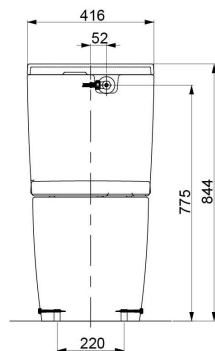

TOTO

TOILETS

CW253TJ1WS TCF4732AT#NW1

Hayon WALL HUNG TOILET S7 Remote Control Washlet

CST761DVA1

()Recommended Dimension

TCF4732AT

()Recommended Dimension

Specifications

TOILETS

Flush system: TORNADO FLUSH
Water Use: 4.5L / 3L
Rough-in: H=220 mm
Bowl Shape: D-Shape
Water Pressure: 0.05MPa~0.75MPa
Size: 380Wx595Dx338H mm

Washlet

Bowl Shape: D-Shape
Water Pressure: 0.05Mpa~0.75Mpa
Power Rating: 220~240V , 50/60Hz , 1275~1400W
Length of Power Cord:1.2 m
Material: Plastic
Size: 390W x 520D x 127H mm

Parts description

CW253JT1WS

D-Shape Wall Hung Closet Bowl w/
Invisible Fixing Kit (P-Trap) (Rough-in 220)

TCF4732AT WASHLET D-shape

SHXCP407 Universal Plate