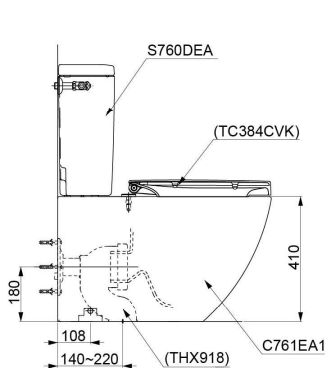

TOTO

TOILETS

CW253TJ1WS TCF4732AT#NW1

Hayon WALL HUNG TOILET S7 Remote Control Washlet

CST761DVA1

()Recommended Dimension

TCF4732AT

()Recommended Dimension

Specifications

TOILETS

Flush system: TORNADO FLUSH
Water Use: 4.5L / 3L
Rough-in: H=220 mm
Bowl Shape: D-Shape
Water Pressure: 0.05MPa~0.75MPa
Size: 380Wx595Dx338H mm

Washlet

Bowl Shape: D-Shape
Water Pressure: 0.05Mpa~0.75Mpa
Power Rating: 220~240V , 50/60Hz , 1275~1400W
Length of Power Cord:1.2 m
Material: Plastic
Size: 390W x 520D x 127H mm

Parts description

CW253JT1WS

D-Shape Wall Hung Closet Bowl w/
Invisible Fixing Kit (P-Trap) (Rough-in 220)

TCF4732AT WASHLET D-shape

SHXCP407 Universal Plate