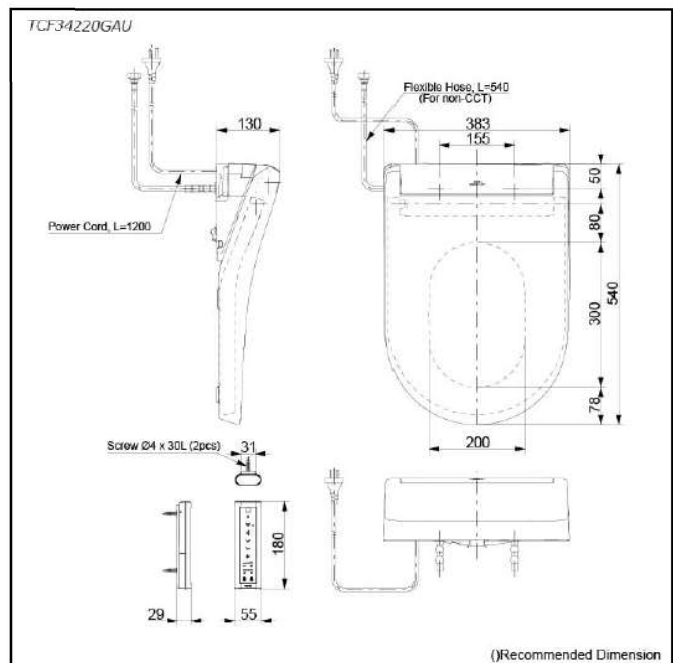

#### TOILET

Flush system: TORNADO FLUSH  
Water Use: 4.5L / 3L  
Rough-in: S-Trap / P-Trap (Selectable)  
Bowl Shape: D-Shape  
Water Pressure: 0.05MPa~0.75MPa  
Size: 392W x 624D x 410H mm

#### Washlet

Bowl Shape: D-Shape  
Water Pressure: 0.07Mpa~0.75Mpa  
Power Rating: 220~240V , 50/60Hz,  
843~853W  
Length of PowerCord: 1.2 m  
Material: Plastic  
Size: 383W x 540D x 130H mm

### Parts description

#### CW163EA

D-Shape Wall Faced Toilet

TCF34220GAU WASHLET D-shape

THX918 Socket (Only for S-Trap)

CST761DVA1

(J)Recommended Dimension

(J)Recommended Dimension