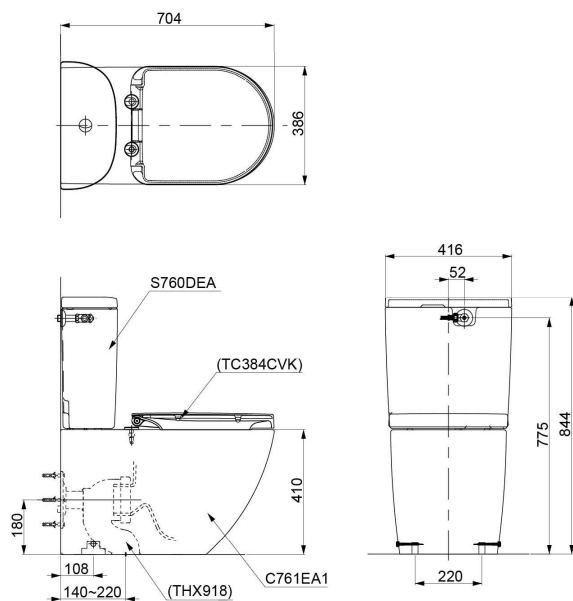

#### TOILET

Flush system: TORNADO FLUSH  
Water Use: 4.5L / 3L  
Rough-in: S-Trap / P-Trap (Selectable)  
Bowl Shape: D-Shape  
Water Pressure: 0.05MPa~0.75MPa  
Size: 392W x 624D x 410H mm

#### Washlet

Bowl Shape: D-Shape  
Water Pressure: 0.07Mpa~0.75Mpa  
Power Rating: 220~240V , 50/60Hz,  
843~853W  
Length of PowerCord: 1.2 m  
Material: Plastic  
Size: 383W x 540D x 130H mm

### Parts description

#### CW163EA

D-Shape Wall Faced Toilet

TCF34220GAU WASHLET D-shape

THX918 Socket (Only for S-Trap)

CST761DVA1

(J)Recommended Dimension

(J)Recommended Dimension