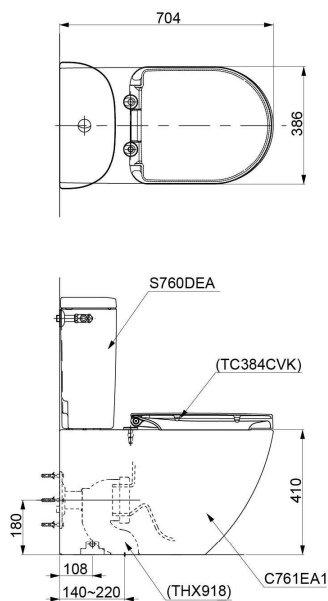

TOTO

TOILETS

MH WALL FACED TOILET
S2 Side Control Washlet

CW163EA#XW
TCF33320GAU#NW1

Specifications

TOILET

Flush system: TORNADO FLUSH
Water Use: 4.5L / 3L
Rough-in: S-Trap / P-Trap (Selectable)
Bowl Shape: D-Shape
Water Pressure: 0.05MPa~0.75MPa
Size: 392W x 624D x 410H mm

Washlet

Bowl Shape: D-Shape
Water Pressure: 0.07Mpa~0.75Mpa
Power Rating: 220~240V , 50/60Hz,
843~853W
Length of PowerCord: 1.2 m
Material: Plastic
Size: 462W x 540D x 130H mm

Parts description

CW163EA

D-Shape Wall Faced Toilet

TCF33320GAU WASHLET D-shape

THX918 Socket (Only for S-Trap)

CST761DVA1

()Recommended Dimension

TCF33320GAU

()Recommended Dimension