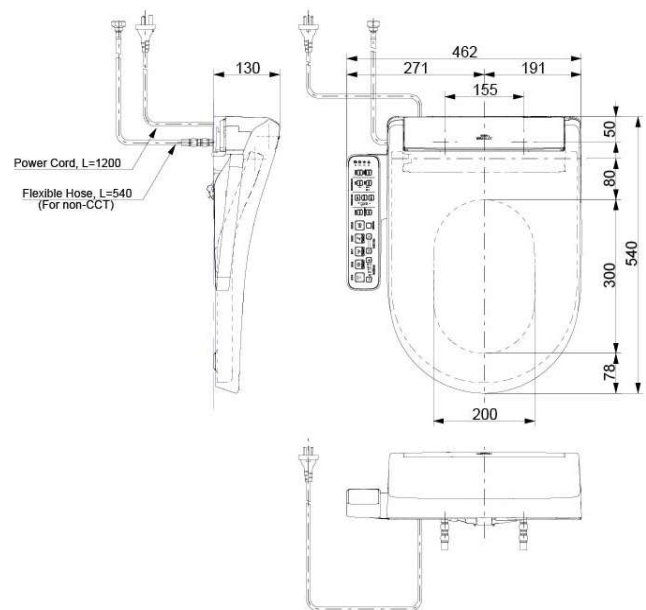

TOTO

TOILETS

MH WALL FACED TOILET
S2 Side Control Washlet

CW163EA#XW
TCF33320GAU#NW1

Specifications

TOILET

Flush system: TORNADO FLUSH
Water Use: 4.5L / 3L
Rough-in: S-Trap / P-Trap (Selectable)
Bowl Shape: D-Shape
Water Pressure: 0.05MPa~0.75MPa
Size: 392W x 624D x 410H mm

Washlet

Bowl Shape: D-Shape
Water Pressure: 0.07Mpa~0.75Mpa
Power Rating: 220~240V , 50/60Hz,
843~853W
Length of PowerCord: 1.2 m
Material: Plastic
Size: 462W x 540D x 130H mm

Parts description

CW163EA

D-Shape Wall Faced Toilet

TCF33320GAU WASHLET D-shape

THX918 Socket (Only for S-Trap)

CST761DVA1

()Recommended Dimension

TCF33320GAU

()Recommended Dimension