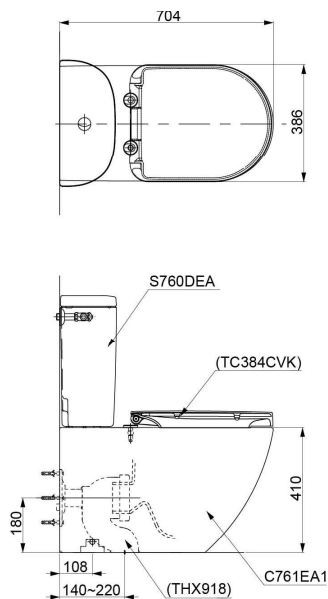

TOTO TOILETS

MH WALL HUNG TOILET S2 Side Control Washlet

CW162EA#XW TCF33320GAU#NW1

Specifications

TOILETS

Flush system: TORNADO FLUSH
Water Use: 4.5L / 3L
Rough-in: H=220 mm (P-Trap)
Bowl Shape: D-Shape
Water Pressure: 0.05MPa~0.75MPa
Size: 394W x 530D x 339H mm

Washlet

Bowl Shape: D-Shape
Water Pressure: 0.07Mpa~0.75Mpa
Power Rating: 220~240V , 50/60Hz, 843~853W
Length of PowerCord: 1.2 m
Material: Plastic
Size: 462W x 540D x 130H mm

Parts description

CW162EA

D-Shape Wall hung Toilet

TCF33320GAU WASHLET D-shape

THX918 Socket (Only for S-Trap)

CST761DVA1

()Recommended Dimension

TCF33320GAU

()Recommended Dimension