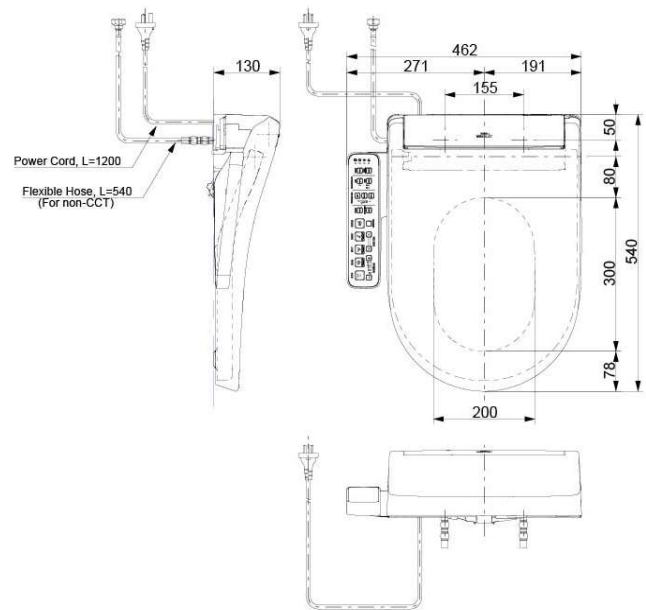

TOTO TOILETS

MH WALL HUNG TOILET S2 Side Control Washlet

CW162EA#XW TCF33320GAU#NW1

Specifications

TOILETS

Flush system: TORNADO FLUSH
Water Use: 4.5L / 3L
Rough-in: H=220 mm (P-Trap)
Bowl Shape: D-Shape
Water Pressure: 0.05MPa~0.75MPa
Size: 394W x 530D x 339H mm

Washlet

Bowl Shape: D-Shape
Water Pressure: 0.07Mpa~0.75Mpa
Power Rating: 220~240V , 50/60Hz, 843~853W
Length of PowerCord: 1.2 m
Material: Plastic
Size: 462W x 540D x 130H mm

Parts description

CW162EA

D-Shape Wall hung Toilet

TCF33320GAU WASHLET D-shape

THX918 Socket (Only for S-Trap)

CST761DVA1

()Recommended Dimension

TCF33320GAU

()Recommended Dimension