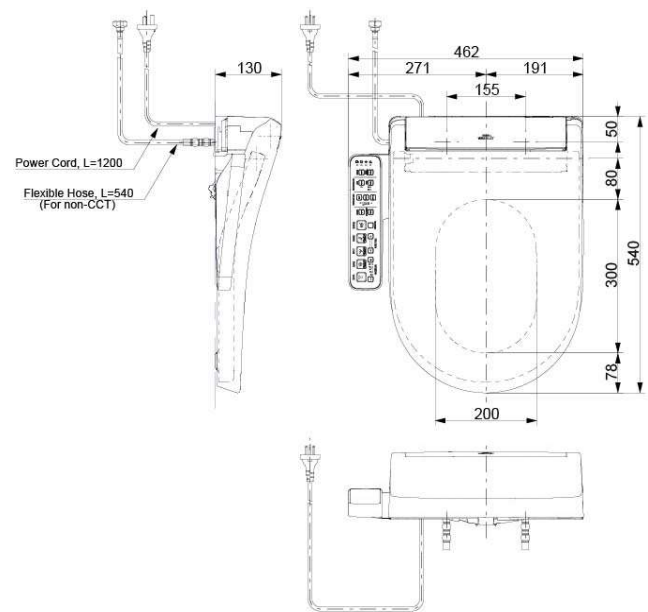

#### TOILETS

Flush system: TORNADO FLUSH  
Water Use: 4.5L / 3L  
Rough-in: S-Trap / P-Trap (Selectable)  
Bowl Shape: D-Shape  
Water Pressure: 0.05MPa~0.75MPa  
Size: 416W x 704D x 844H mm

#### Washlet

Bowl Shape: D-Shape  
Water Pressure: 0.07Mpa~0.75Mpa  
Power Rating: 220~240V , 50/60Hz,  
843~853W  
Length of PowerCord: 1.2 m  
Material: Plastic  
Size: 462W x 540D x 130H mm

### Parts description

C761EA1 D-Shape Close Coupled Bowl

S760DEA Tank & Lid

TCF33320GAU WASHLET D-shape

THX918 Socket (Only for S-Trap)

CST761DVA1

( )Recommended Dimension

TCF33320GAU

( )Recommended Dimension