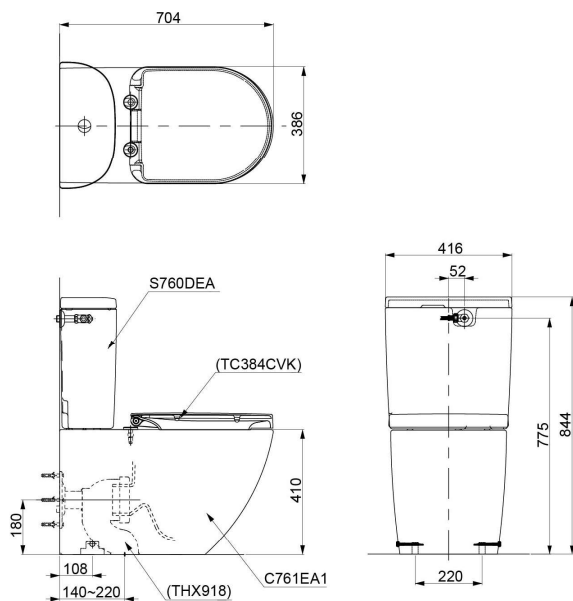

#### TOILETS

Flush system: TORNADO FLUSH  
Water Use: 4.5L / 3L  
Rough-in: S-Trap / P-Trap (Selectable)  
Bowl Shape: D-Shape  
Water Pressure: 0.05MPa~0.75MPa  
Size: 416W x 704D x 844H mm

#### Washlet

Bowl Shape: D-Shape  
Water Pressure: 0.07Mpa~0.75Mpa  
Power Rating: 220~240V , 50/60Hz,  
843~853W  
Length of PowerCord: 1.2 m  
Material: Plastic  
Size: 462W x 540D x 130H mm

### Parts description

C761EA1 D-Shape Close Coupled Bowl

S760DEA Tank & Lid

TCF33320GAU WASHLET D-shape

THX918 Socket (Only for S-Trap)

CST761DVA1

( )Recommended Dimension

TCF33320GAU

( )Recommended Dimension