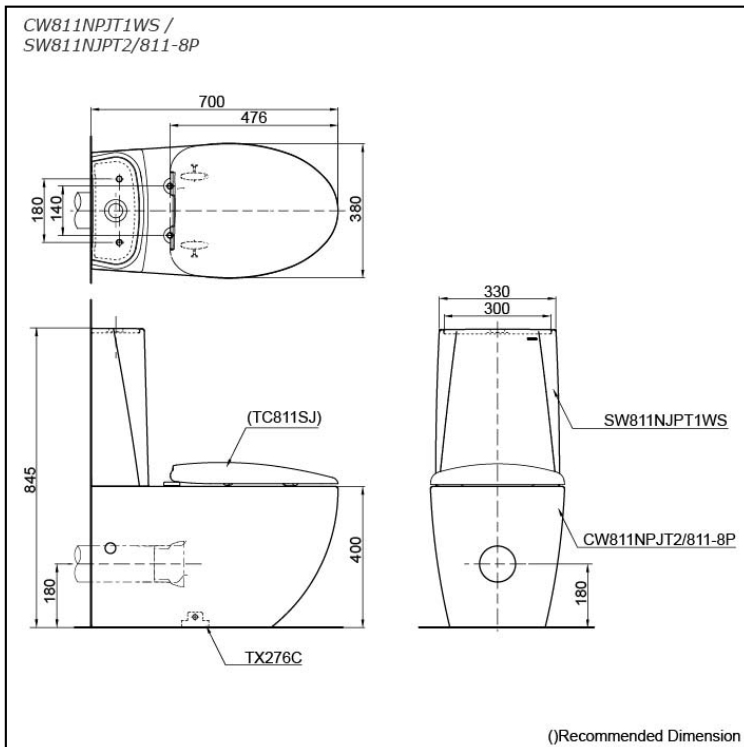

LE MUSE CLOSE COUPLED TOILET

Features

- Modern styling exclusively for Le Muse design suite
- Dual Flush System
- WATER SAVING

Specifications

Flush system:	Wash Down
Water Use:	4.5L / 3L
Rough-in:	220 mm (THX918)
Rough-in:	140 mm (THX917)
Bowl Shape:	Elongated
Water Pressure:	0.05MPa~0.75MPa
Size:	380Wx700Dx845H mm

Parts description

Seat & Cover is **not included**.
Stop Valve & Flexible Hose is **not included**.

- **CW811NPJT1WS**
Elongated Closet Bowl
- **SW811NJPT2/811-8P**
Tank & Lid w/ Tank Trim

Optional Parts

- TC811SJ
Soft Close Seat & Cover (Urea Resin)
- THX918 (S-Trap)
S-Connector (Rough-in 220)
- THX917 (S-Trap)
S-Connector (Rough-in 140)

Colors

White

Certifications