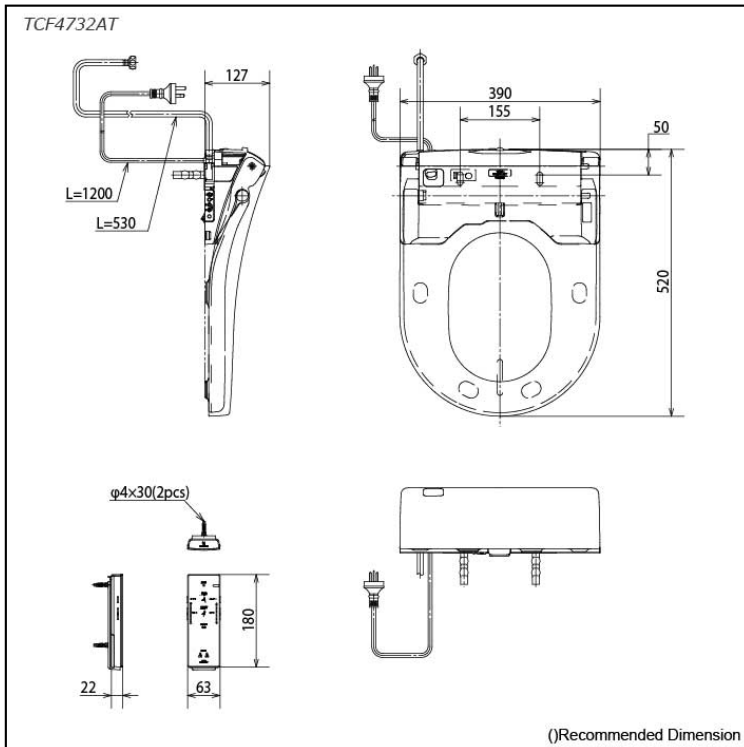

WASHLET

GREEN
GOOD DESIGN
AWARD
2018

reddot award 2016
winner

WaterMark

Features

- EWATER+ spreads out and keeps clean toilet bowl and nozzle by preventing bacterial with sanitizing effect
- Auto lid opening and closing
- Maximized comfort function with new wide front and pulsating cleansing
- Fully equipped with comfortable rear, front and oscillating cleansing functions
- New auto soft light function usable for night time usage
- Auto powerful DEODORIZER activates after every usage
- Easy remove for cleaning

EWATER+ is made from tap water by electrolyzed chloride ion without any chemicals. After use, it returns to normal water in the state of safe and environmental friendly

Specifications

Bowl Shape:	D-Shape
Water Pressure:	0.05Mpa~0.75Mpa
Power Rating:	220~240V , 50/60Hz , 1275~1400W
Length of Power Cord:	1.2 m
Material:	Plastic
Size:	390W x 520D x 127H mm

Parts description

- TCF4732AT
WASHLET
D-shape

Colors

White