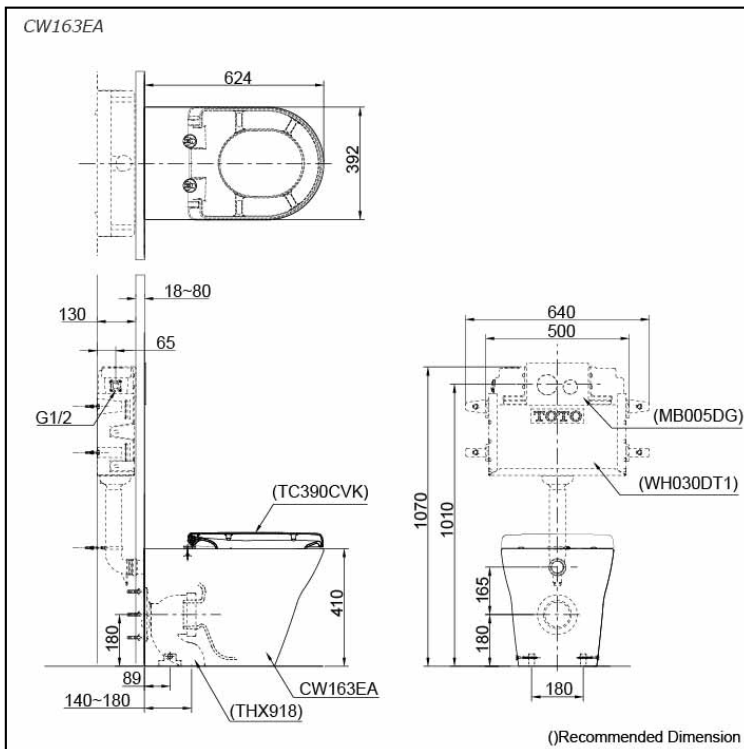

Flush system:	TORNADO FLUSH
Water Use:	4.5L / 3L
Rough-in:	S-Trap / P-Trap (Selectable)
Bowl Shape:	D-Shape
Water Pressure:	0.05MPa~0.75MPa
Size:	392W x 624D x 410H mm

Parts description

Fittings are included
Seat & Cover are not included

- **CW163EA**
D-Shape Wall Faced Toilet

Optional Parts

- TC390CVK
Soft Close Seat & Cover (Urea Resin)
- WH030DT1
Concealed Cistern w/o Frame
- MB005DG
Flush Panel
- THX918
Socket (Only for S-Trap)

Colors