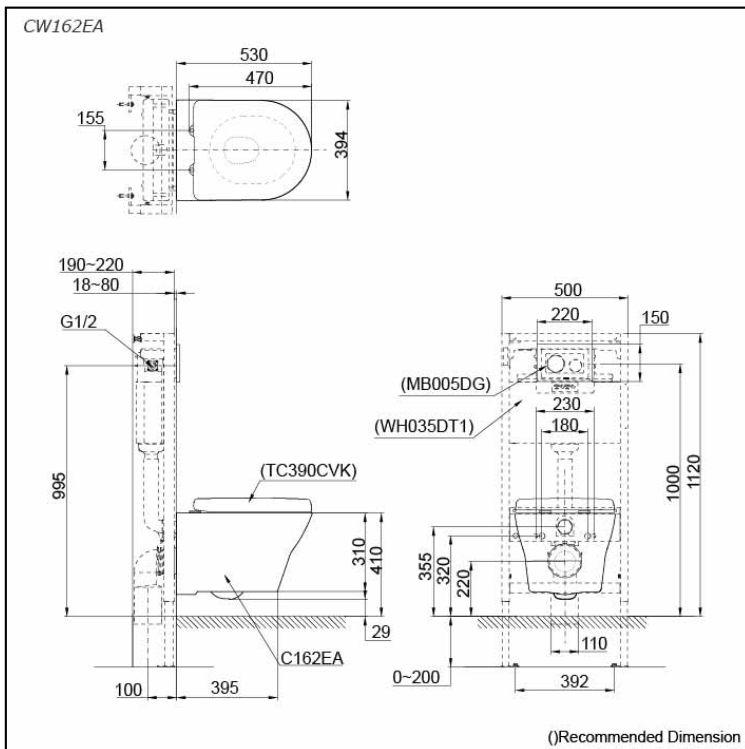

### Specifications

Flush system:	TORNADO FLUSH
Water Use:	4.5L / 3L
Rough-in:	H=220 mm (P-Trap)
Bowl Shape:	D-Shape
Water Pressure:	0.05MPa~0.75MPa
Size:	394W x 530D x 339H mm

### Parts description

Fittings and Seat & Cover are not included

- **CW162EA**  
D-Shape Wall Hung Toilet

#### Optional Parts

- TC390CVK  
Soft Close Seat & Cover (Urea Resin)
- WH035DT1  
Concealed Cistern w/ Frame
- WH037DT1  
Concealed Cistern w/ Frame (Low Type)
- MB005DG  
Flush Panel