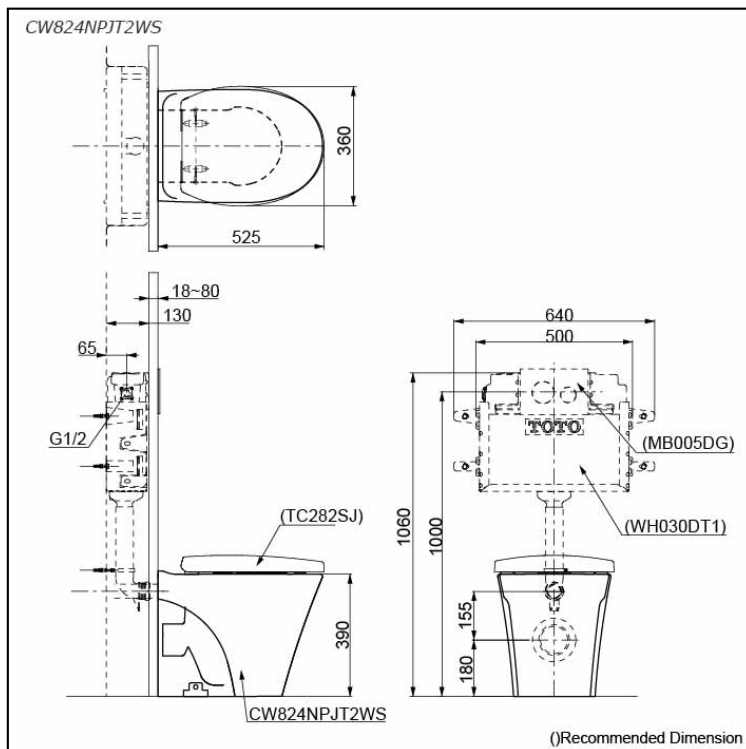

Specifications

Flush system:	Wash Down
Water Use:	4.5L / 3L
Rough-in:	H=180 mm (P-Trap)
Bowl Shape:	Round
Water Pressure:	0.05MPa~0.75MPa
Size:	360W x 525D x 390H mm

Parts description

Fittings and Seat & Cover are not included

- **CW824NPJT2WS**
Round Wall Faced Toilet (P-Trap)
(Rough-in 180)

Optional Parts

- TC282SJ
Seat & Cover
- WH030DT1
Concealed Cistern w/o Frame
- MB005DG
Flush Panel

Colors

White

Features

- Fully equipped with comfortable rear, front, and oscillating cleansing functions
- Adjustable warm air dryer
- Auto powerful deodorizer activates after every usage
- Soft closing seat and cover
- Heated seat with temperature control
- Energy-saving function
- Easy remove for cleaning

Specifications

Bowl Shape:	Round
Water Pressure:	0.05Mpa~0.75Mpa
Power Rating:	220~240V , 50/60Hz , 262~307W
Length of Power Cord:	1.2 m
Material:	Plastic
Size:	478W x 480D x 188H mm

Parts description

- TCF6630AT
WASHLET
Round Shape